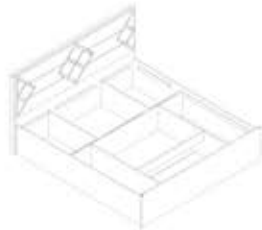

Discription	Size (in ft)		
	L	W	H
3 Door WD	30"	17"	71"
King Cot	82"	75"	43"
Queen Cot	82"	63"	43"
Dressing Table	30"	18"	71"
Bed Side Table	18"	16"	18"