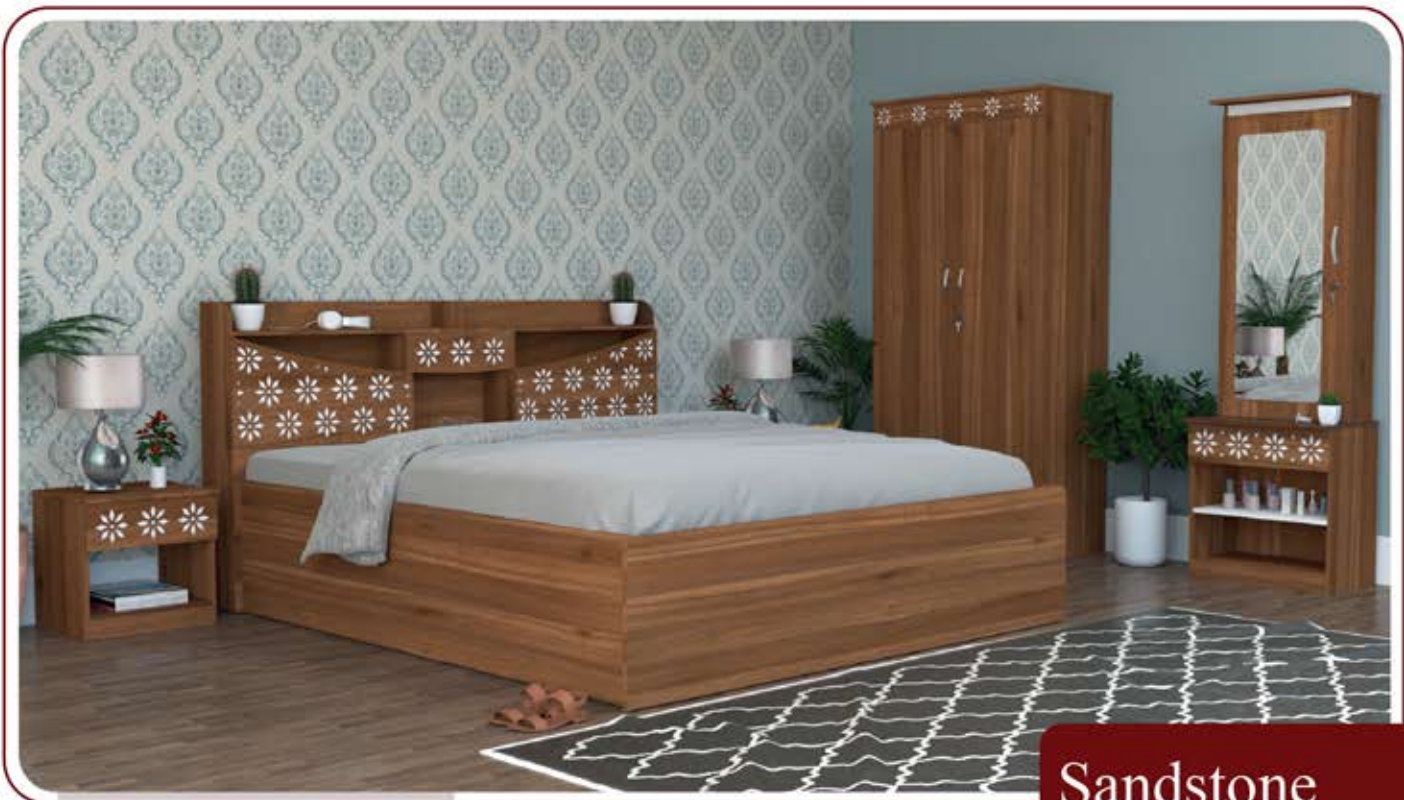

Discription	Size (in ft)		
	L	W	H
3 Door WD	30"	17"	71"
King Cot	82"	75"	43"
Queen Cot	82"	63"	43"
Dressing Table	30"	18"	71"
Bed Side Table	18"	16"	18"

Sandstone

Discription	Size (in ft)		
	L	W	H
2 Door WD	36"	19"	75"
King Cot	88"	76"	41"
Queen Cot	88"	64"	41"
Dressing Table	23"	16"	71"
Bed Side Table	18"	16"	18"