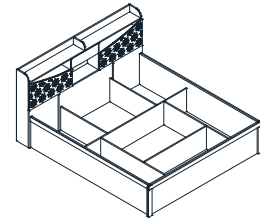

L	W	H
King Size	: 88"	76"	40"
Queen Size	: 88"	64"	40"

MATTERS SIZE

King Size : 78 x 72 inch
Queen Size : 78 x 60 inch

- •Headboard Storage
- •Bottom Storage with hydraulic