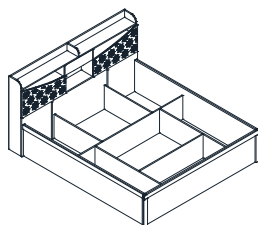

COLOR
LEON TEAK WITH WHITE