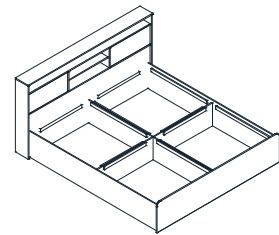

COLOR
LEON TEAK

MATTERS SIZE

King Size : 78 x 72 inch
Queen Size : 78 x 60 inch

- •Headboard Storage
- •Bottom Storage