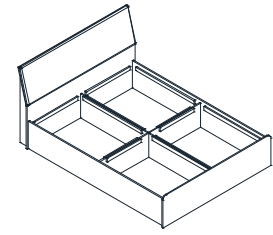

Timber Land

	L	W	H
King Size	: 85"	63"	39"
Queen Size	: 85"	60"	16"

COLOR
LEON TEAK
WITH WHITE

MATTERS SIZE

King Size : 78 x 72 inch
Queen Size : 78 x 60 inch

•Bottom Storage with hydraulic