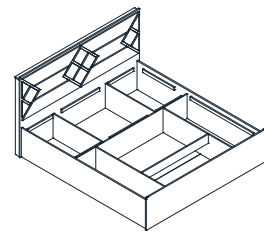

L	W	H
King Size	: 82"	75"	43"
Queen Size	: 82"	63"	43"

COLOR
LEON TEAK WITH WHITE

MATTERS SIZE

King Size : 78 x 72 inch
Queen Size : 78 x 60 inch

- •Bottom Storage with hydraulic