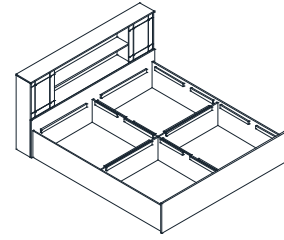

L	W	H
King Size	: 88"	75"	40"
Queen Size	: 88"	63"	40"

COLOR
LEON TEAK WITH WHITE

MATTERS SIZE

King Size : 78 x 72 inch
Queen Size : 78 x 60 inch

- •Headboard Storage
- •Bottom Storage with hydraulic